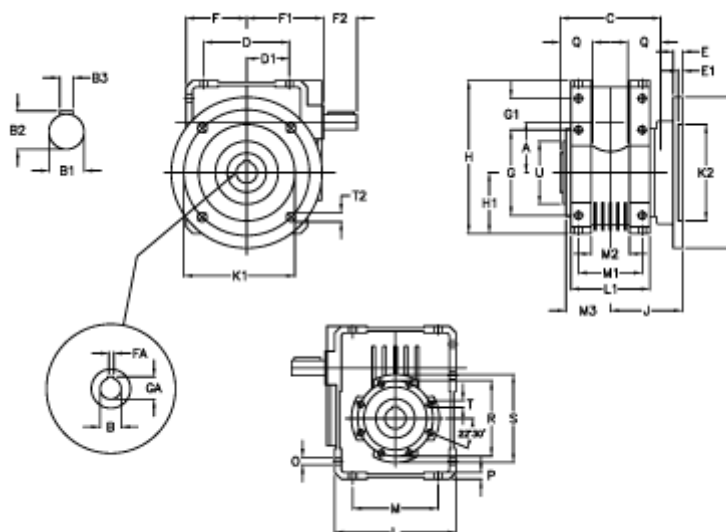

Article number: 3922110007500

Description: Worm gear with solid input shaft
W 110UFC1-7-HS unassembled

Measures

A = 110.10	Description = W110UFC-xx-P80 B5	G1 = 58.0	L = 250	Q = 45
B = 42	E = 20	GA = 45.3	L1 = 143	R = 165
B1 = 25	E1 = 12	H = 308.0	M = 184	S = 200
B2 = 28.0	F = 125.0	H1 = 125.0	M1 = 115	T = M12x19
B3 = 8	F1 = 157.0	J = 131.5	M2 = 69	T2 = 13.0
C = 155	F2 = 60	K = 280	M3 = 73.0	U = 130
D = 174.0	FA = 12	K1 = 230	O = 14.0	
D1 = 82.0	G = 184	K2 = 170	P = 14	